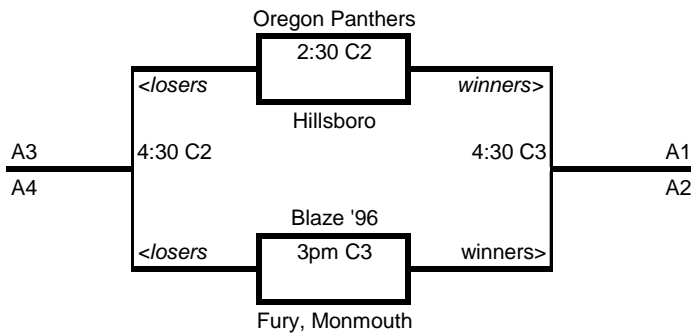

2011 NAFA Fall Finals

October 1 & 2, 2011
Newberg, Sherwood, West Linn & Keizer, OR
16A/18U

Rainout Hotline 888-852-1115

updated at 10 pm Friday night, and 6:30 Sat & Sun Mornings
youthfastpitch.com youthfastpitch@gmail.com

S= Sherwood High School, located at 1155 Meinecke Road

WL=West Linn, Willamette Park, 10th Street Exit off I-205, go 1 block south to T in road, go right on Willamette Dr., then go 2 blocks and turn left on 12th Street, go straight into park

NO overnight camping, alcohol, tobacco, pets, BBQ's

SATURDAY

POOL A (in Newberg)

POOL B (in Sherwood)

9am	S3	Cardinals vs. Salem Slamm
10:30	S3	Team Faith '96 vs. Salem Slamm
noon	S3	Team Faith '96 vs. Cardinals